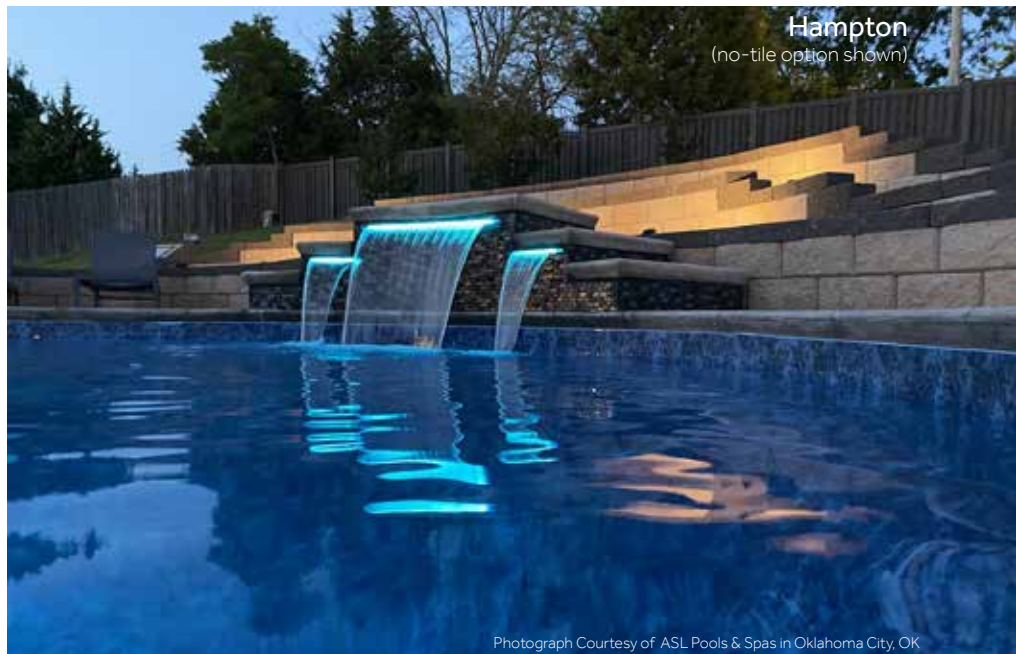

Hampton
(no-tile option shown)

Malibu

EXCLUSIVE

20 & 27 mil Wall / 20 & 27 mil Floor

Available in SureStep
Deep Blue Water Color
Transitional Style

Hampton
(no-tile option shown)

Photograph Courtesy of ASL Pools & Spas in Oklahoma City, OK