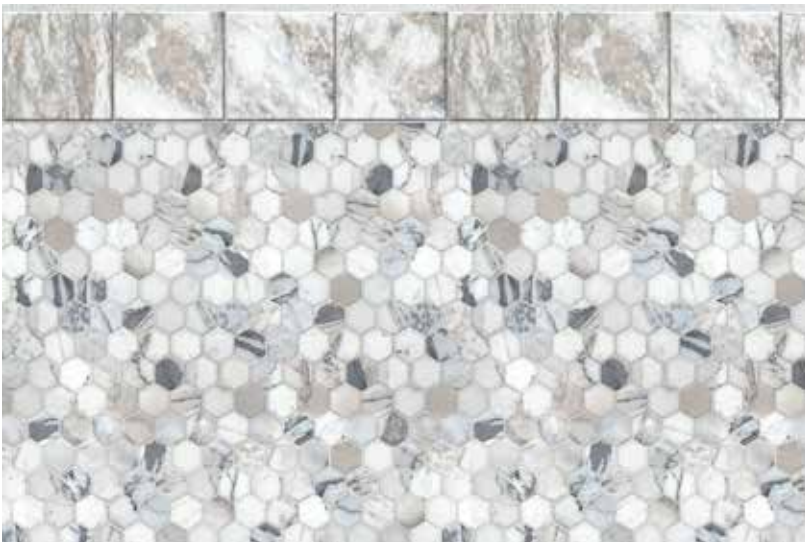

Oasis EXCLUSIVE

Thickness: 20 & 27 mil Wall / 20 & 27 mil Floor

Upgrade: SureStep Textured Surface Vinyl

Water Color: Aqua Water Color

Style: Contemporary