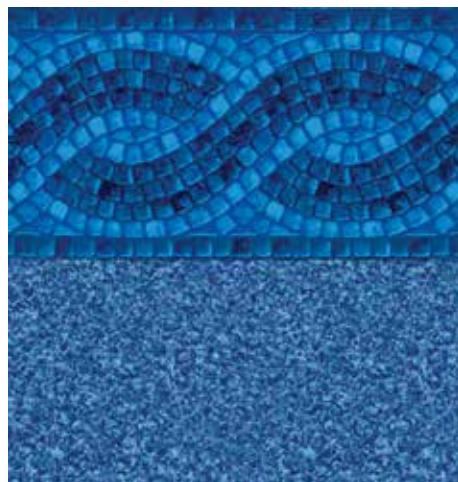

Ocean Wave EXCLUSIVE
20 & 27 mil Wall / 20 & 27 mil Floor
Available in SureStep
Deep Blue Water Color
Traditional Style