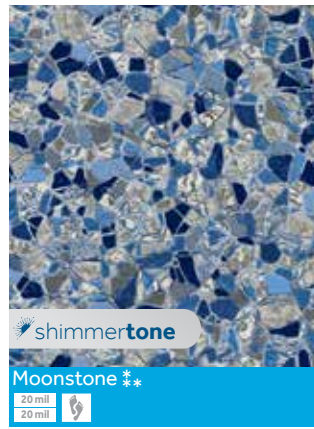

20 mil wall and 20 mil floor is the standard thickness and provides the best fit for maximum lifespan.

Patterns highlighted with this color box tend to give the pool a deep turquoise to deep blue water color.

27 mil wall and 20 mil floor is thicker in the wall for added puncture resistance.

Patterns highlighted with this color box tend to give the pool a deep blue water color.

27 mil wall and 27 mil floor is primarily for pools with rough or abrasive surfaces.

Patterns highlighted with this color box tend to give the pool a light to medium blue water color.

Add traction to vinyl covered stairs and benches with our textured surface vinyl.

Patterns highlighted with this color box tend to give the pool an aqua or green-blue water color.

Exclusive patterns are designs that are only available from Tara.

*Shimmertone up-charge applies. **This pattern is printed on white vinyl which allows for brighter colors and realistic designs. Seams may be more visible on white vinyl patterns. If you have concerns about seams please consider this when making your pattern selection.

Colors shown in this brochure are representational only. See your local pool dealer for vinyl samples.