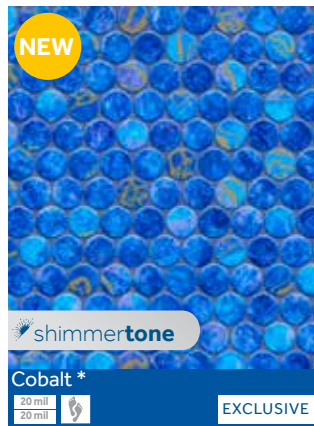

2022 PATTERN COLLECTION

Our 2022 collection of patterns features a dynamic and exciting array of style and design choices. This year we have added three new patterns that expand our palette of colors, tones and textures. These patterns draw inspiration from the most sophisticated and artistic pools. In fact, many of the most remarkable designs in our collection are unique and only available from Tara. Just look for those marked Exclusive. Enhance the beauty of your backyard with the quality, precision and design of a Tara vinyl pool liner.