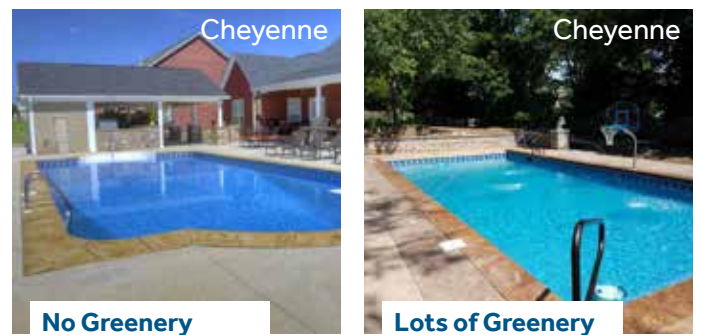

Time of Day - These three photos show how the same liner pattern can look different during different times of the day.

Depth - Notice how different the water color looks as the pool gets deeper.

Surroundings - Colors in the environment can also influence the water color. These photos show our Cheyenne pattern.