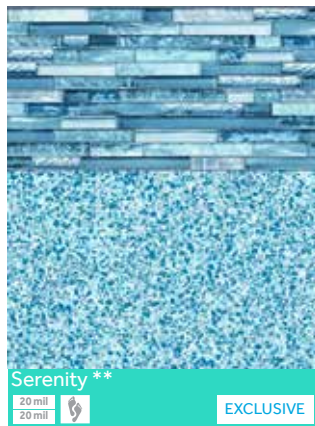

20 mil wall and 20 mil floor is the standard thickness and provides the best fit for maximum lifespan.

Patterns highlighted with this color box tend to give the pool a deep turquoise to deep blue water color.

27 mil wall and 20 mil floor is thicker in the wall for added puncture resistance.

Patterns highlighted with this color box tend to give the pool a deep blue water color.

27 mil wall and 27 mil floor is primarily for pools with rough or abrasive surfaces.

Patterns highlighted with this color box tend to give the pool a light to medium blue water color.

Add traction to vinyl covered stairs and benches with our textured surface vinyl.

Patterns highlighted with this color box tend to give the pool an aqua or green-blue water color.

Exclusive patterns are designs that are only available from Tara.

*Shimmertone up-charge applies. **This pattern is printed on white vinyl which allows for brighter colors and realistic designs. Seams may be more visible on white vinyl patterns. If you have concerns about seams please consider this when making your pattern selection.

Colors shown in this brochure are representational only. See your local pool dealer for vinyl samples.