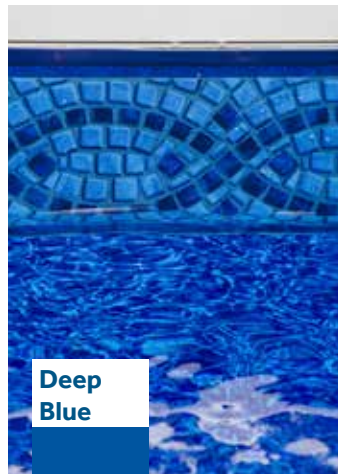

WATER COLOR

When choosing a liner it helps to decide how you would like the water to look. The floor of the pool is the most important factor in creating the water color. That's why selecting the floor pattern is a good place to start your pattern selection. We've separated our patterns into four general categories based on the color of water that each will typically produce. These categories are only approximate and colors can be very different based on the conditions.