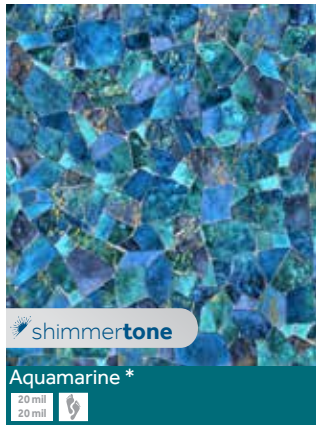

2022 PATTERN COLLECTION

Our 2022 collection of patterns features a dynamic and exciting array of style and design choices. This year we have added three new patterns that expand our palette of colors, tones and textures. These patterns draw inspiration from the most sophisticated and artistic pools. In fact, many of the most remarkable designs in our collection are unique and only available from Tara. Just look for those marked Exclusive. Enhance the beauty of your backyard with the quality, precision and design of a Tara vinyl pool liner.