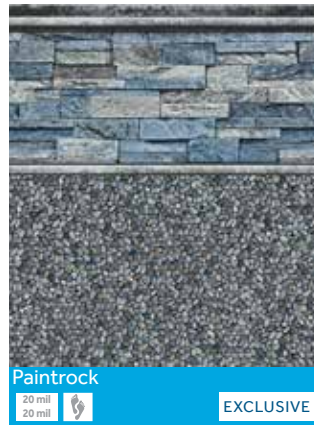

20 mil wall and 20 mil floor is the standard thickness and provides the best fit for maximum lifespan.

Patterns highlighted with this color box tend to give the pool a deep turquoise to deep blue water color.

27 mil wall and 20 mil floor is thicker in the wall for added puncture resistance.

Patterns highlighted with this color box tend to give the pool a deep blue water color.

27 mil wall and 27 mil floor is primarily for pools with rough or abrasive surfaces.

Patterns highlighted with this color box tend to give the pool a light to medium blue water color.

Add traction to vinyl covered stairs and benches with our textured surface vinyl.

Patterns highlighted with this color box tend to give the pool an aqua or green-blue water color.

Exclusive patterns are designs that are only available from Tara.

*Shimmertone up-charge applies. **This pattern is printed on white vinyl which allows for brighter colors and realistic designs. Seams may be more visible on white vinyl patterns. If you have concerns about seams please consider this when making your pattern selection.

Colors shown in this brochure are representational only. See your local pool dealer for vinyl samples.