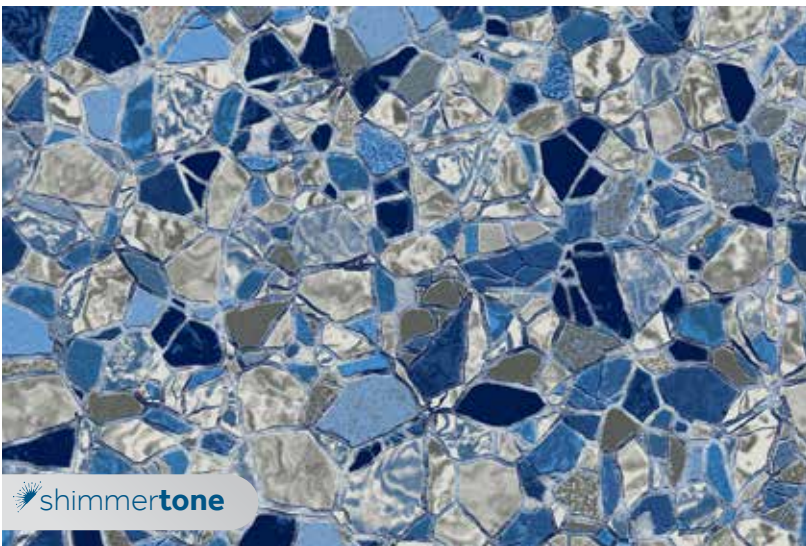

MOONSTONE

Bright and animated, Moonstone provides a perfect contrast and complement to our dark and mysterious Sapphire. The distinctive design of fractured stones looks lovely in light gray and blue. The mix of colors, highlighted with sparkling Shimmertone inks, creates a spectacular water color. As the light changes throughout the day it will create a new and unique atmosphere.

Moonstone EXCLUSIVE

Thickness: 20 mil Wall / 20 mil Floor

Upgrade: SureStep Textured Surface Vinyl

Water Color: Light Blue Water Color

Style: Contemporary

Shimmertone Up-charge Applies

Moonstone is printed on white vinyl which allows for brighter colors and realistic designs. Seams may be more visible on white vinyl patterns. If you have concerns about seams please consider this when making your pattern selection. Colors shown in this brochure are representational only. See your local pool dealer for vinyl samples.

15