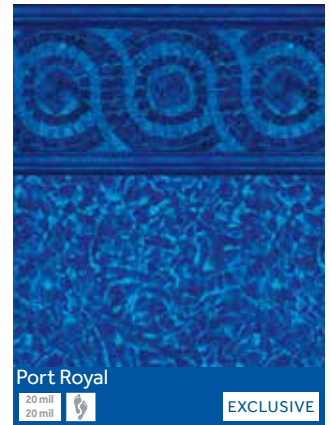

20 mil wall and 20 mil floor is the standard thickness and provides the best fit for maximum lifespan.

Patterns highlighted with this color box tend to give the pool a deep turquoise to deep blue water color.

27 mil wall and 20 mil floor is thicker in the wall for added puncture resistance.

Patterns highlighted with this color box tend to give the pool a deep blue water color.

27 mil wall and 27 mil floor is primarily for pools with rough or abrasive surfaces.

Patterns highlighted with this color box tend to give the pool a light to medium blue water color.

Add traction to vinyl covered stairs and benches with our textured surface vinyl.

Patterns highlighted with this color box tend to give the pool an aqua or green-blue water color.

Exclusive patterns are designs that are only available from Tara.

*Shimmertone up-charge applies. **This pattern is printed on white vinyl which allows for brighter colors and realistic designs. Seams may be more visible on white vinyl patterns. If you have concerns about seams please consider this when making your pattern selection.

Colors shown in this brochure are representational only. See your local pool dealer for vinyl samples.