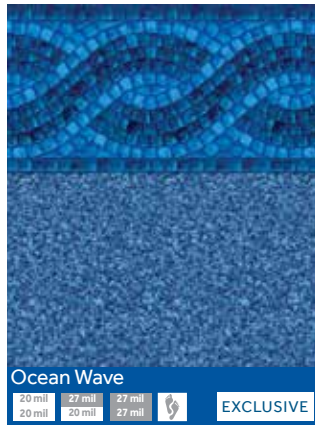

20 mil wall and 20 mil floor is the standard thickness and provides the best fit for maximum lifespan.

Patterns highlighted with this color box tend to give the pool a deep turquoise to deep blue water color.

27 mil wall and 20 mil floor is thicker in the wall for added puncture resistance.

Patterns highlighted with this color box tend to give the pool a deep blue water color.

27 mil wall and 27 mil floor is primarily for pools with rough or abrasive surfaces.

Patterns highlighted with this color box tend to give the pool a light to medium blue water color.

Add traction to vinyl covered stairs and benches with our textured surface vinyl.

Patterns highlighted with this color box tend to give the pool an aqua or green-blue water color.

Exclusive patterns are designs that are only available from Tara.

*Shimmertone up-charge applies. **This pattern is printed on white vinyl which allows for brighter colors and realistic designs. Seams may be more visible on white vinyl patterns. If you have concerns about seams please consider this when making your pattern selection.

Colors shown in this brochure are representational only. See your local pool dealer for vinyl samples.