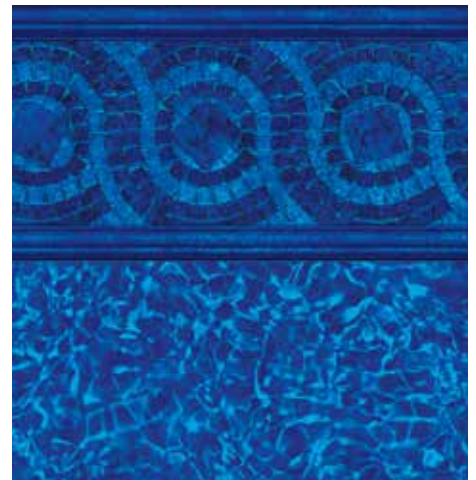

EXCLUSIVE

20 mil Wall / 20 mil Floor

Available in SureStep
Deep Blue Water Color
Traditional Style

Navarre

20 mil Wall / 20 mil Floor

Available in SureStep
Deep Blue Water Color
Transitional Style

Port Royal