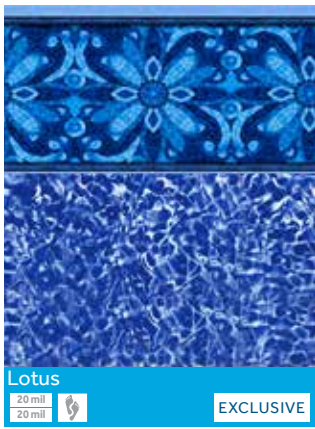

20 mil wall and 20 mil floor is the standard thickness and provides the best fit for maximum lifespan.

Patterns highlighted with this color box tend to give the pool a deep turquoise to deep blue water color.

27 mil wall and 20 mil floor is thicker in the wall for added puncture resistance.

Patterns highlighted with this color box tend to give the pool a deep blue water color.

27 mil wall and 27 mil floor is primarily for pools with rough or abrasive surfaces.

Patterns highlighted with this color box tend to give the pool a light to medium blue water color.

Add traction to vinyl covered stairs and benches with our textured surface vinyl.

Patterns highlighted with this color box tend to give the pool an aqua or green-blue water color.

Exclusive patterns are designs that are only available from Tara.

*Shimmertone up-charge applies. **This pattern is printed on white vinyl which allows for brighter colors and realistic designs. Seams may be more visible on white vinyl patterns. If you have concerns about seams please consider this when making your pattern selection.

Colors shown in this brochure are representational only. See your local pool dealer for vinyl samples.