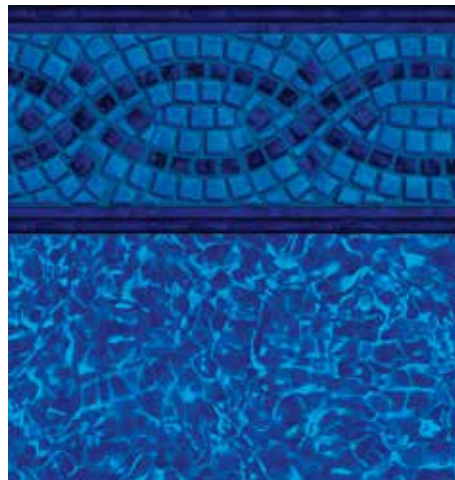

Navarre

20 mil Wall / 20 mil Floor

Available in SureStep
Deep Blue Water Color
Transitional Style