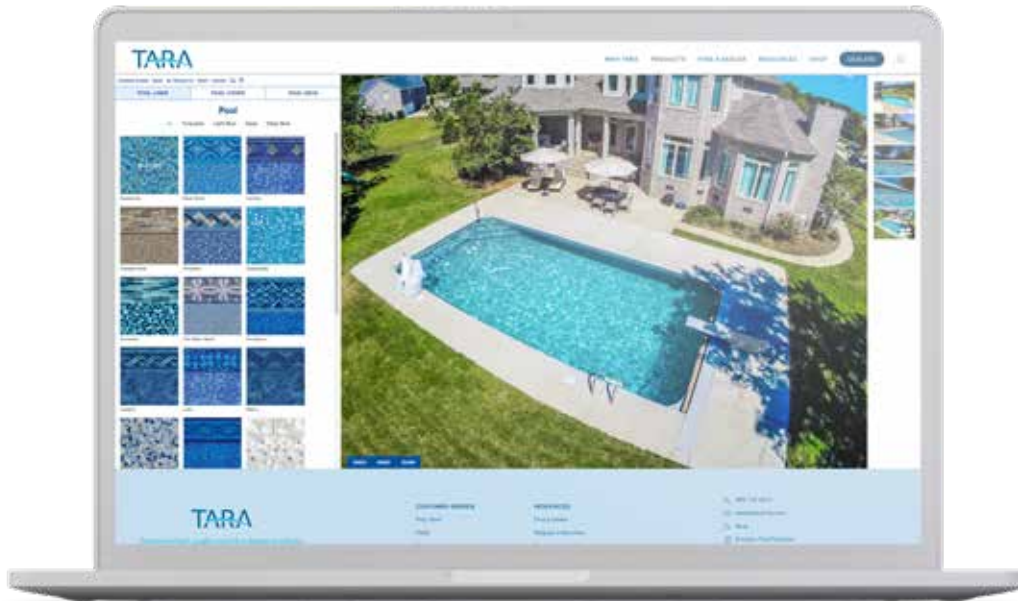

CHOOSING THE *Perfect Liner*

Take the guesswork out of choosing the perfect liner pattern. Our Envision pool visualizer takes you from inspiration to realization. Select any pattern from our collection and see how it looks in a real pool. With over twenty five patterns to choose from, including three incredible new designs, you can choose the perfect pattern quickly and easily.

ENVISION POOL VISUALIZER

Try each pattern out in different pool shapes and see overhead and closeup views of your different pool and pattern selections. Compare how your pattern choice looks with various styles and colors of pool deck to get just the right match for your backyard. Then, top it off with a custom-fit, Tara safety cover in any color of Mesh, HD Mesh or Solid fabric.