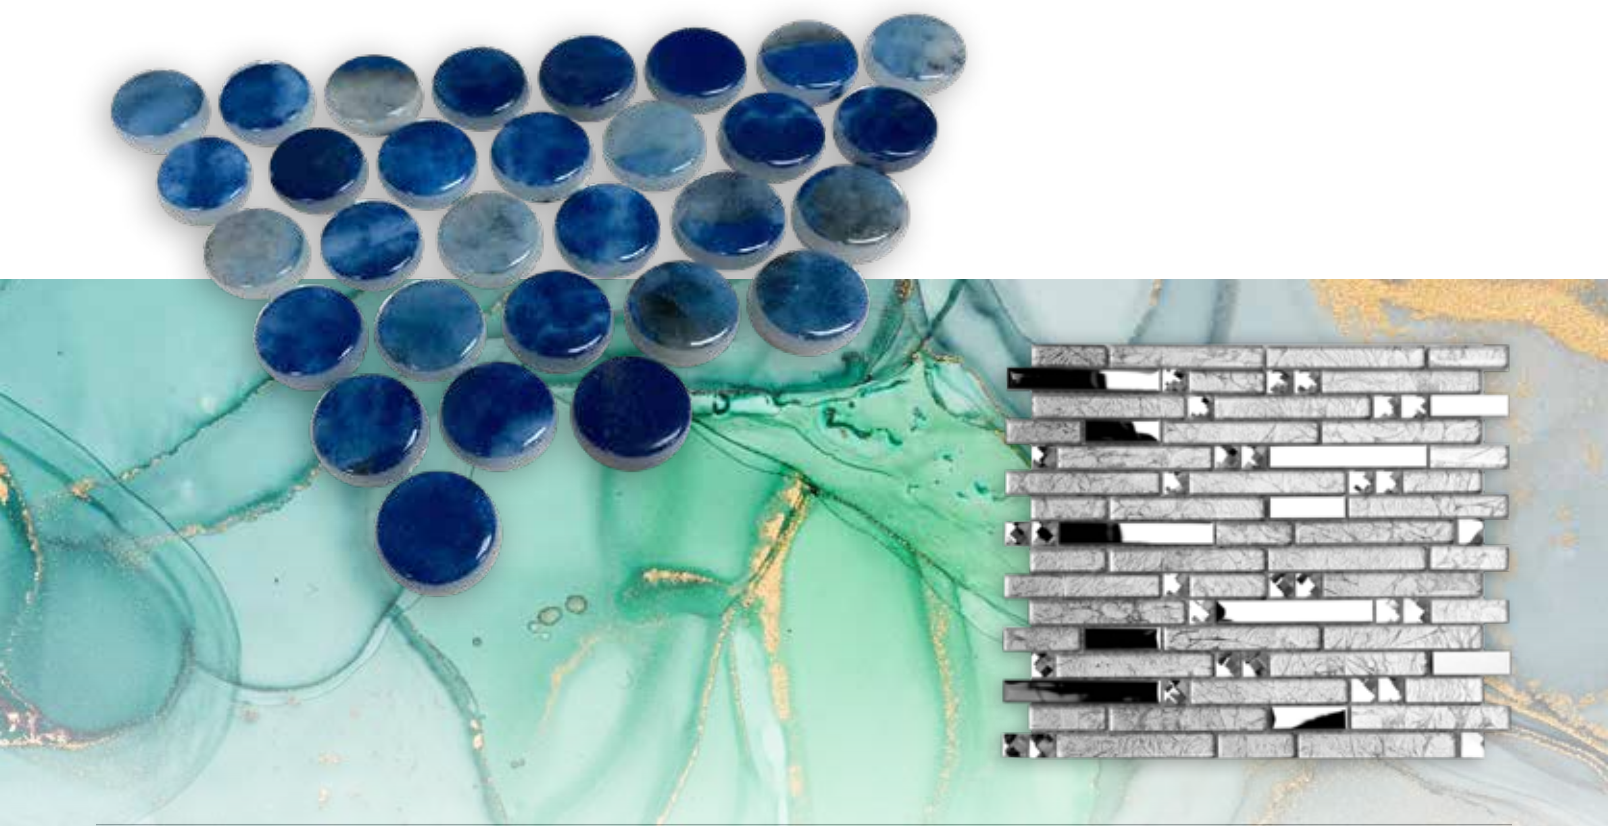

TRANQUILITY

Our Tranquility line of patterns is a selection of designs that are fresh, modern and invigorating. Each of these boutique patterns was inspired by optimism, wellness and simplicity. The destination of your dreams is your own backyard with our Tranquility line of patterns.