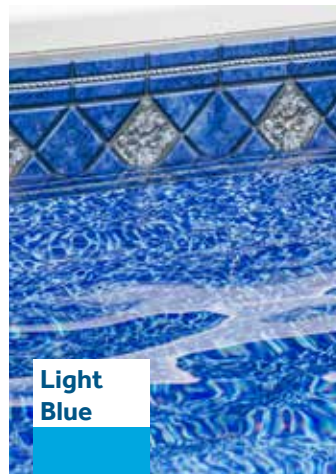

WATER COLOR

When choosing a liner it helps to decide how you would like the water to look. The floor of the pool is the most important factor in creating the water color. That's why selecting the floor pattern is a good place to start your pattern selection. We've separated our patterns into four general categories based on the color of water that each will typically produce. These categories are only approximate and colors can be very different based on the conditions.