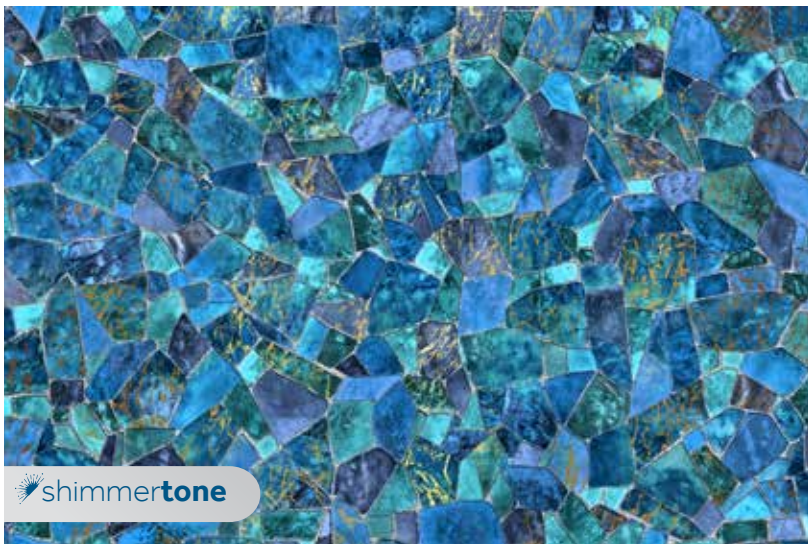

shimmertone

AQUAMARINE

Design your personal paradise with the enchanting beauty of our Aquamarine pool liner. Transcend the everyday and surround yourself in luxury. The refreshing array of green and blue stones in this design are enhanced by streaks of luminous gold. Enhanced with our captivating Shimmertone inks, the dazzling effect of this pattern will take your breath away.

Aquamarine

Thickness: 20 mil Wall / 20 mil Floor

Upgrade: SureStep Textured Surface Vinyl

Water Color: Deep Turquoise Water Color

Style: Contemporary

Shimmertone Up-charge Applies