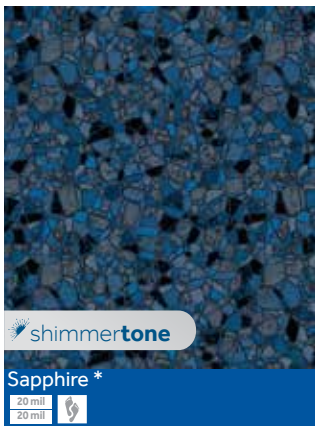

20 mil wall and 20 mil floor is the standard thickness and provides the best fit for maximum lifespan.

Patterns highlighted with this color box tend to give the pool a deep turquoise to deep blue water color.

27 mil wall and 20 mil floor is thicker in the wall for added puncture resistance.

Patterns highlighted with this color box tend to give the pool a deep blue water color.

27 mil wall and 27 mil floor is primarily for pools with rough or abrasive surfaces.

Patterns highlighted with this color box tend to give the pool a light to medium blue water color.

Add traction to vinyl covered stairs and benches with our textured surface vinyl.

Patterns highlighted with this color box tend to give the pool an aqua or green-blue water color.

Exclusive patterns are designs that are only available from Tara.

*Shimmertone up-charge applies. **This pattern is printed on white vinyl which allows for brighter colors and realistic designs. Seams may be more visible on white vinyl patterns. If you have concerns about seams please consider this when making your pattern selection.

Colors shown in this brochure are representational only. See your local pool dealer for vinyl samples.