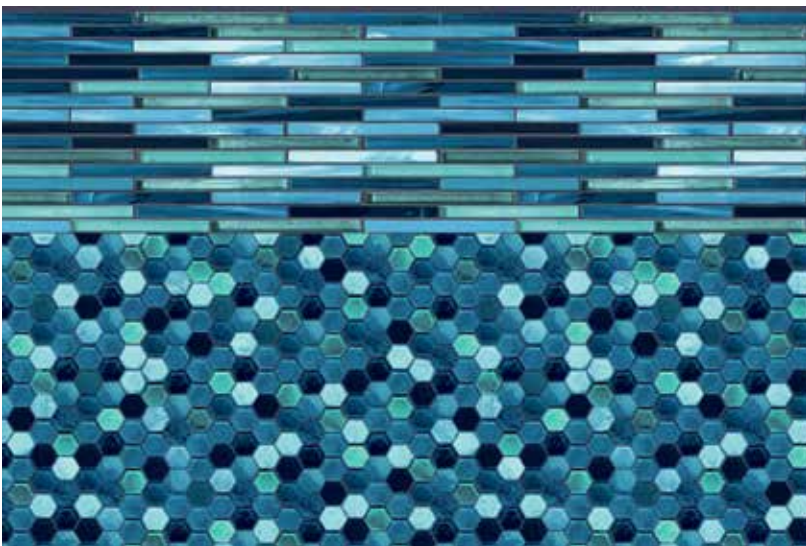

ENCHANTED

Create a dreamlike experience in your backyard with our spellbinding Enchanted pattern. Designed to enhance the atmospheric beauty of your pool with deep emerald greens, cool turquoise and sapphire colors. The contemporary design of the horizontal glazed tile border frames a captivating floor of jewel-like glass hexagon tiles. The contrasting tones of these individually designed tiles create a shimmering turquoise colored water.

Enchanted EXCLUSIVE

Thickness: 20 mil Wall / 20 mil Floor

Upgrade: SureStep Textured Surface Vinyl

Water Color: Deep Turquoise Water Color

Style: Contemporary

Enchanted is printed on white vinyl which allows for brighter colors and realistic designs. Seams may be more visible on white vinyl patterns. If you have concerns about seams please consider this when making your pattern selection. Colors shown in this brochure are representational only. See your local pool dealer for vinyl samples.