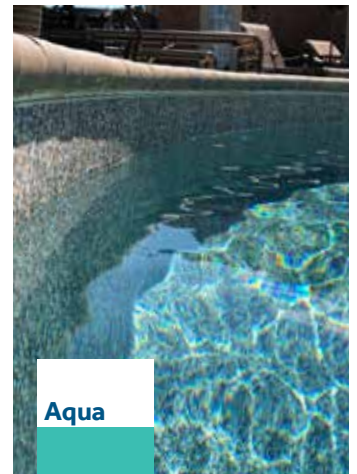

WATER COLOR

When choosing a liner it helps to decide how you would like the water to look. The floor of the pool is the most important factor in creating the water color. That's why selecting the floor pattern is a good place to start your pattern selection. We've separated our patterns into four general categories based on the color of water that each will typically produce. These categories are only approximate and colors can be very different based on the conditions.