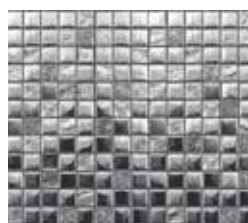

BORDERLESS

Create a sophisticated look for your pool with the clean elegance of a borderless pattern. The patterns below are designed to create a strong visual statement, both above and below the waterline, making a border unnecessary. These innovative, contemporary designs harmonize your backyard. Choose one of our borderless patterns to achieve this look or request the No-Tile option for any pattern in our collection. For a modest up-charge we can remove the border from any pattern you prefer.

Aquamarine*

Cobalt*

Emerald Bay

Island Dream*

Moonstone*

Sapphire*

Shoal Creek

St. John's Bay