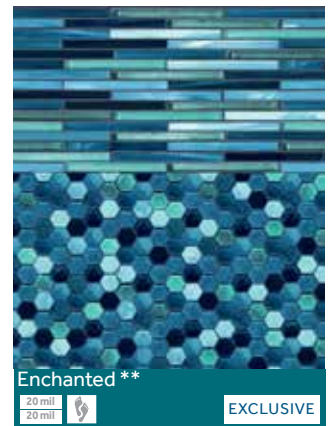

2022 PATTERN COLLECTION

Our 2022 collection of patterns features a dynamic and exciting array of style and design choices. This year we have added three new patterns that expand our palette of colors, tones and textures. These patterns draw inspiration from the most sophisticated and artistic pools. In fact, many of the most remarkable designs in our collection are unique and only available from Tara. Just look for those marked Exclusive. Enhance the beauty of your backyard with the quality, precision and design of a Tara vinyl pool liner.