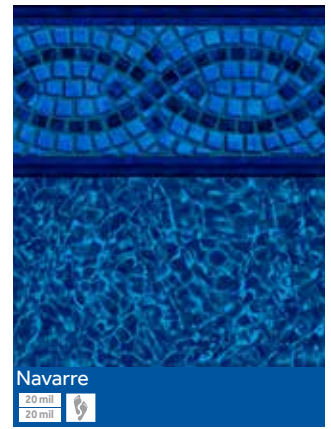

20 mil wall and 20 mil floor is the standard thickness and provides the best fit for maximum lifespan.

Patterns highlighted with this color box tend to give the pool a deep turquoise to deep blue water color.

27 mil wall and 20 mil floor is thicker in the wall for added puncture resistance.

Patterns highlighted with this color box tend to give the pool a deep blue water color.

27 mil wall and 27 mil floor is primarily for pools with rough or abrasive surfaces.

Patterns highlighted with this color box tend to give the pool a light to medium blue water color.

Add traction to vinyl covered stairs and benches with our textured surface vinyl.

Patterns highlighted with this color box tend to give the pool an aqua or green-blue water color.

Exclusive patterns are designs that are only available from Tara.

*Shimmertone up-charge applies. **This pattern is printed on white vinyl which allows for brighter colors and realistic designs. Seams may be more visible on white vinyl patterns. If you have concerns about seams please consider this when making your pattern selection.

Colors shown in this brochure are representational only. See your local pool dealer for vinyl samples.