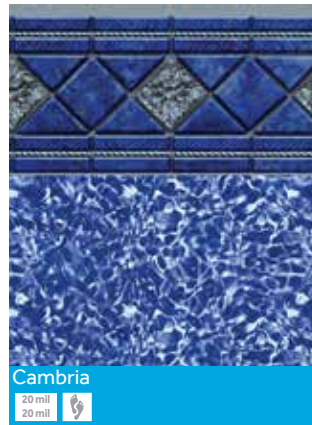

2022 PATTERN COLLECTION

Our 2022 collection of patterns features a dynamic and exciting array of style and design choices. This year we have added three new patterns that expand our palette of colors, tones and textures. These patterns draw inspiration from the most sophisticated and artistic pools. In fact, many of the most remarkable designs in our collection are unique and only available from Tara. Just look for those marked Exclusive. Enhance the beauty of your backyard with the quality, precision and design of a Tara vinyl pool liner.