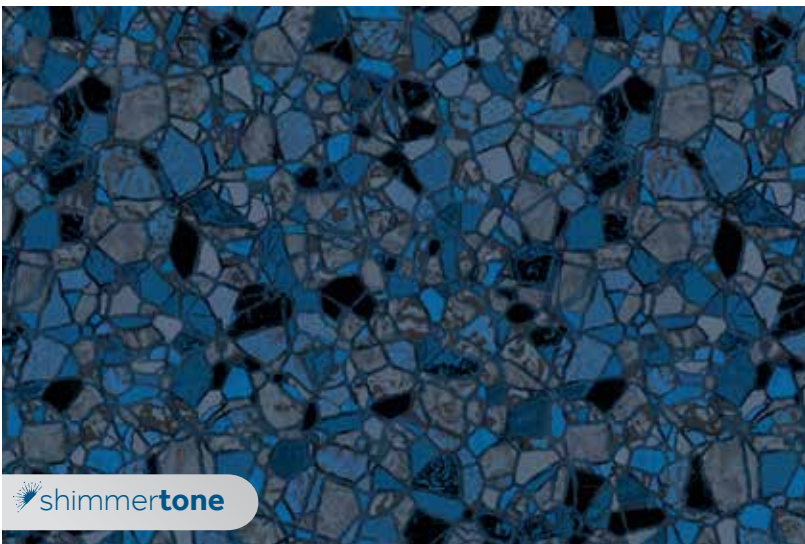

shimmertone

Sapphire

Thickness: 20 mil Wall / 20 mil Floor

Upgrade: SureStep Textured Surface Vinyl

Water Color: Deep Blue Water Color

Style: Contemporary

Shimmertone Up-charge Applies