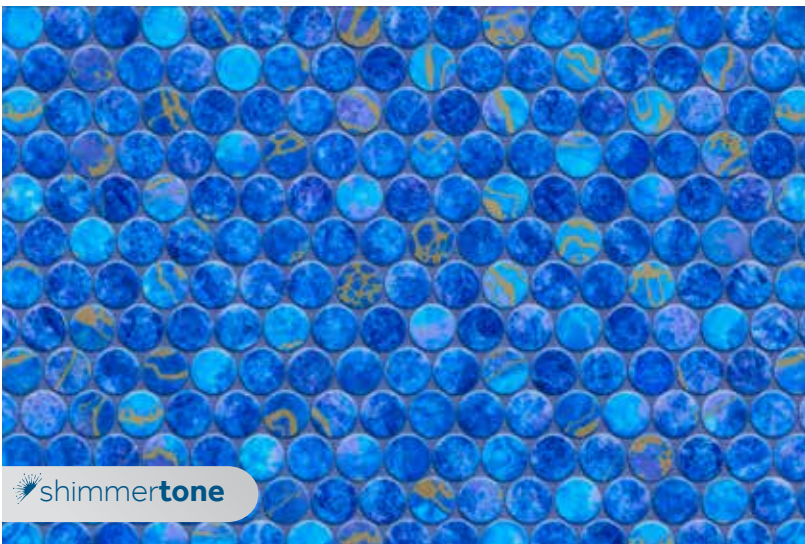

Silver Falls

SILVER FALLS

This sparkling silver and gray pattern is a dazzling alternative to typical gray patterns. The dynamic ombré/gradient effect transitions from a light silvery gray at the top to a dark smoky gray at the bottom. The dark metal tiles form the floor of the design to create a beautiful contrast with the glistening walls. Silver Falls brings a unique finish to your pool.

Silver Falls EXCLUSIVE

Thickness: 20 & 27 mil Wall / 20 & 27 mil Floor

Upgrade: SureStep Textured Surface Vinyl

Water Color: Deep Turquoise Water Color

Style: Contemporary

New for 2022
TRANQUILITY
Collection

Cobalt

 shimmertone

COBALT

Our new Cobalt pattern is a show-stopper! The unique circular tiles in brilliant blues are highlighted with gold Shimmertone accents. Deep radiant blues are complemented with crisp cyans for a modern take on classic deep blue patterns. This borderless design is timeless making it a beautiful choice for both new construction pools and pool remodels. Showcase your pool in this rich blue pool finish with scene-stealing gold sparkles.