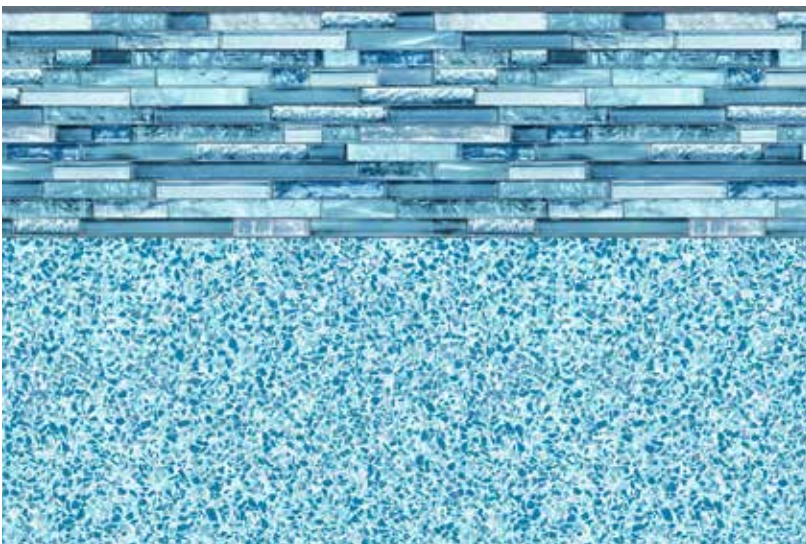

Oasis EXCLUSIVE

Thickness: 20 & 27 mil Wall / 20 & 27 mil Floor

Upgrade: SureStep Textured Surface Vinyl

Water Color: Aqua Water Color

Style: Contemporary

Serenity

Returning for 2022
TRANQUILITY
Collection

SERENITY