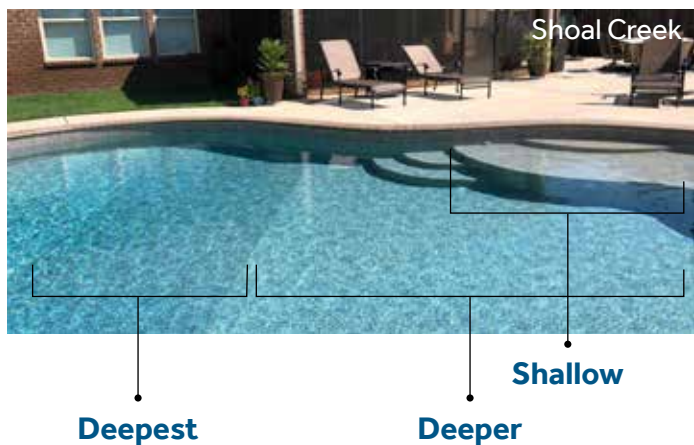

Depth - Notice how different the water color looks as the pool gets deeper.